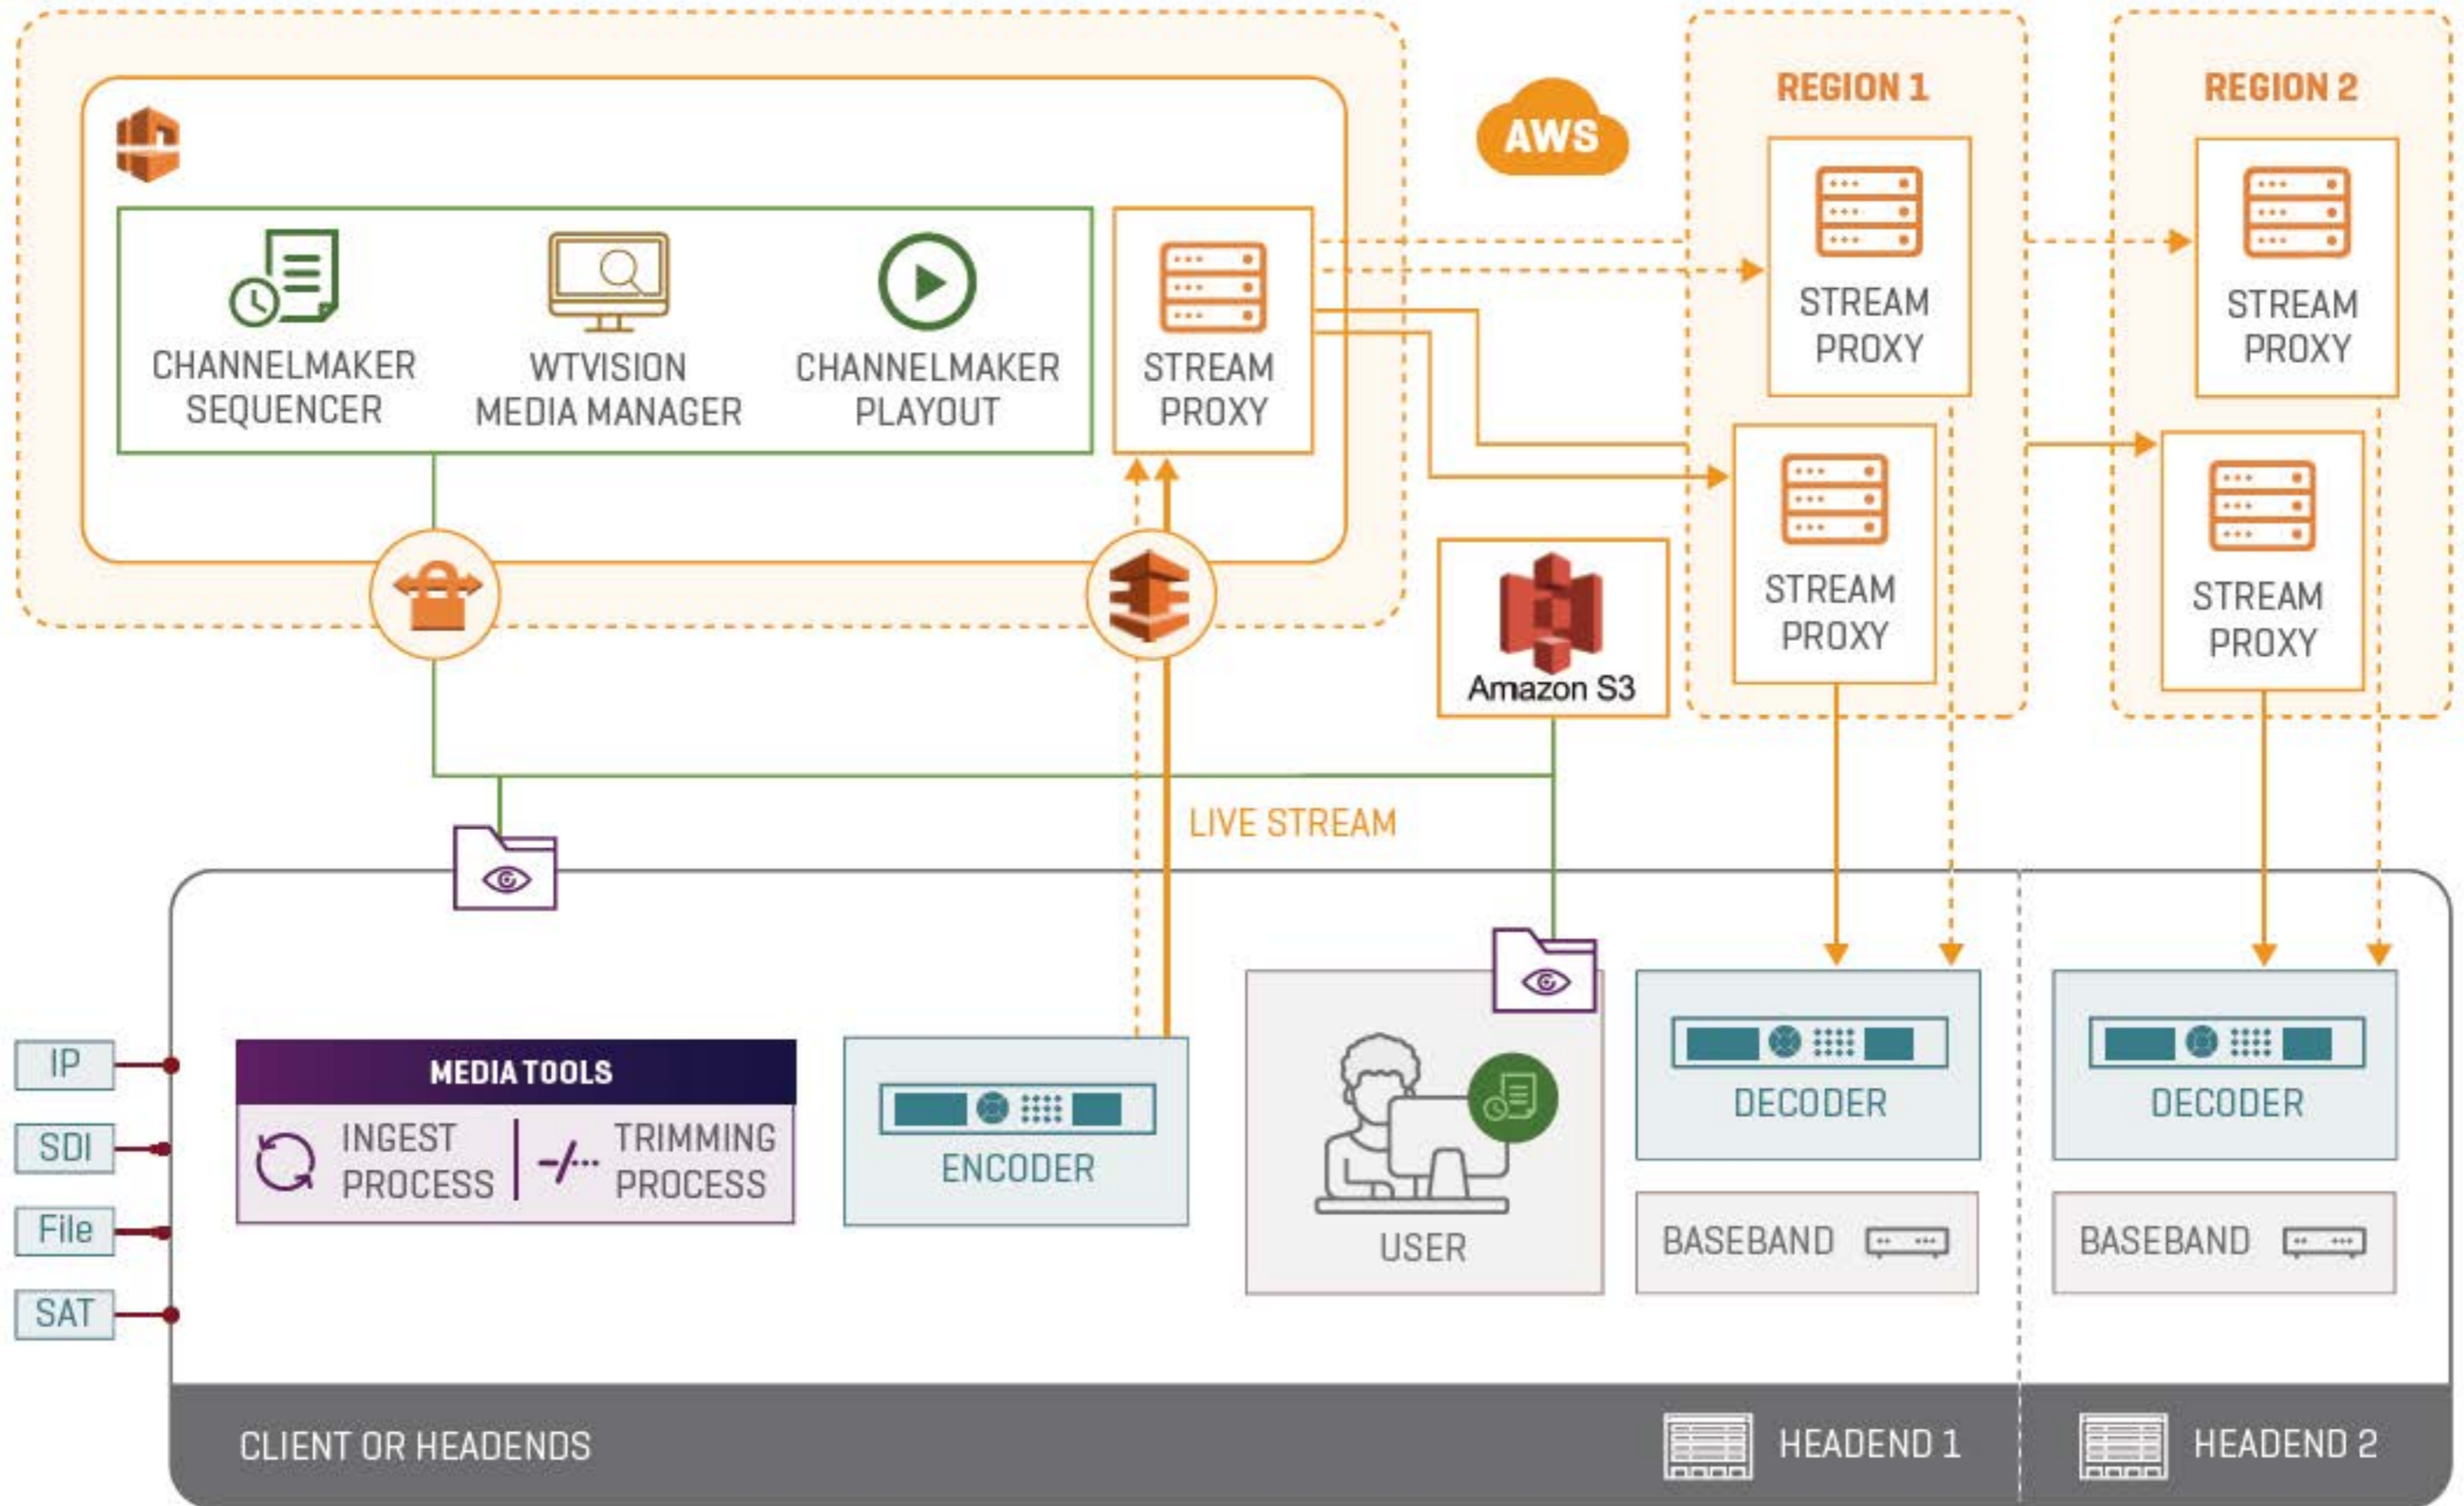

WTVISION CLOUD

MEDIA AGENT

STREAM

REDUNDANT STREAM

DATA

24/7 MONITORING

AWS CLOUD

AMAZON VPC

AWS DIRECT CONNECTION

AMAZON VPN

MEDIA AGENT

STREAM

REDUNDANT STREAM

DATA